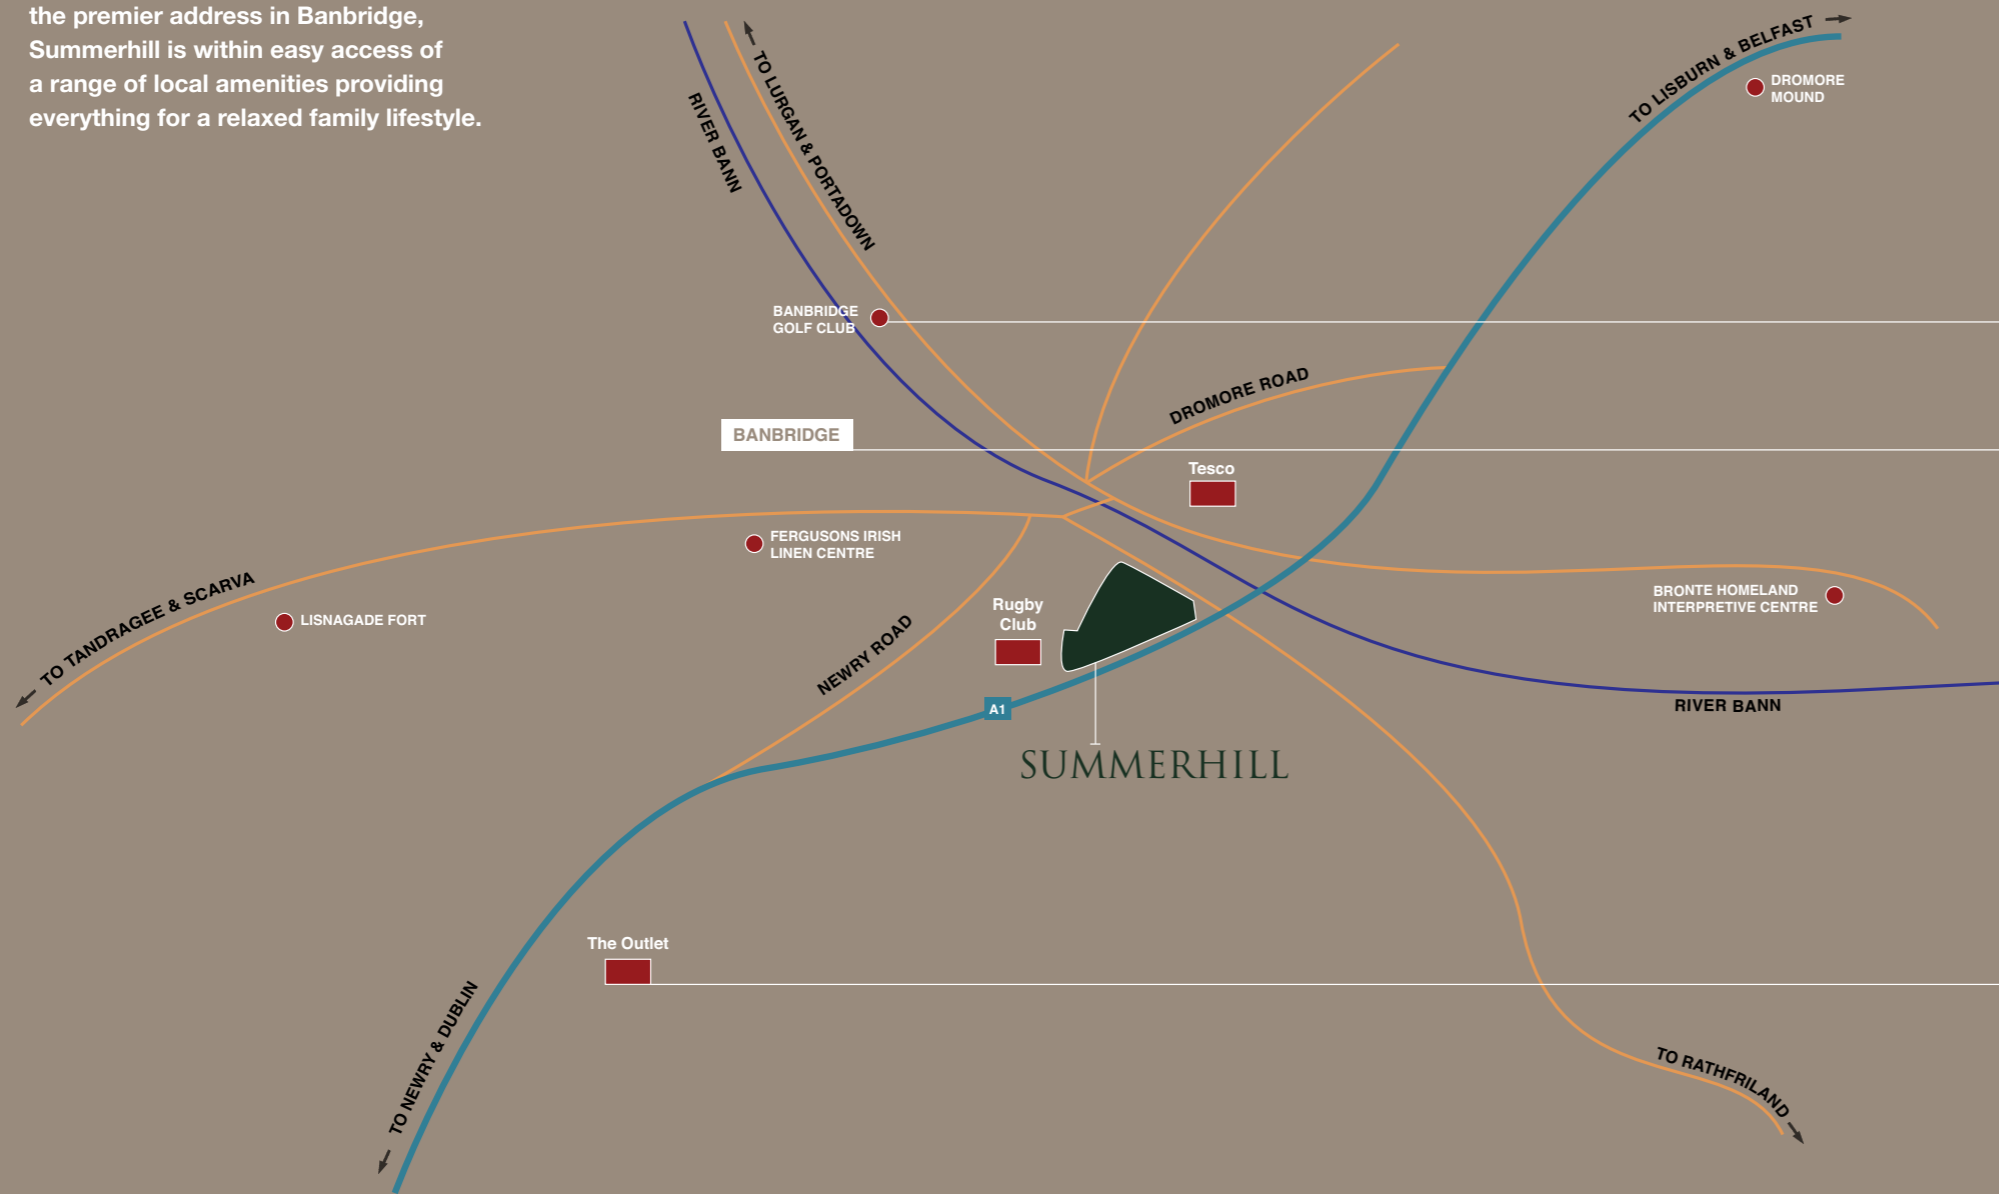

Located just off the Rathfriland Road, the premier address in Banbridge, Summerhill is within easy access of a range of local amenities providing everything for a relaxed family lifestyle.

BANBRIDGE TOWN CENTRE